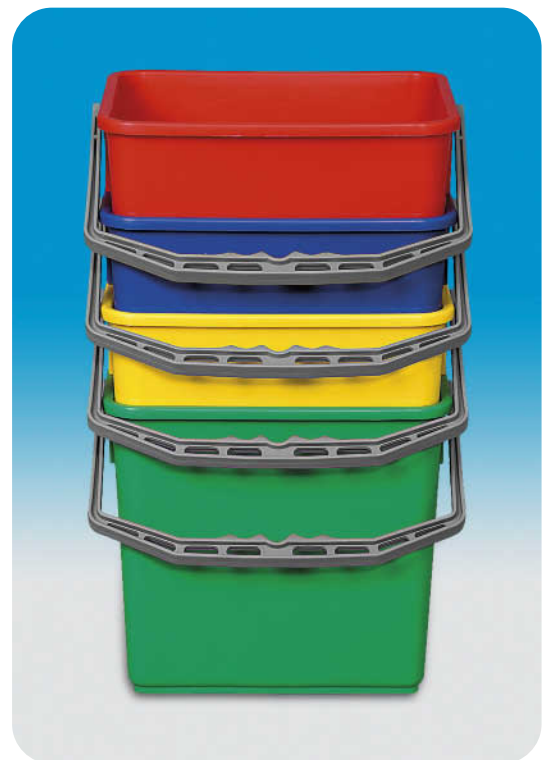

464201

CZ Kbelík 5 l
D Eimer 5 l
GB Bucket 5 l

322351

CZ Kbelík 6 l
D Eimer 6 l
GB Bucket 6 l